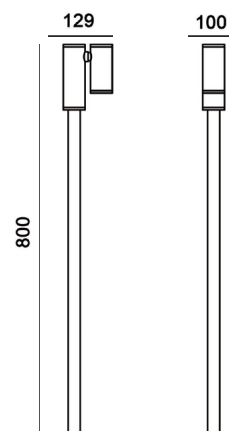

TECHNICAL DATA

TYPE

Professional LED for Exterior Lighting.

PRO	CRI ≥ 80	
IP54		38°
AC85-265V 50/60Hz		50000h

DIMENSION DRAW

Model:	Diluce Single 2.0
Format:	Round
Location:	Exterior
Wattage:	6W
Materials:	Aluminium
Led Color:	3000K / 4000K / 6500K
Product Dimension:	800*129*100mm
IP Code:	54
Fixation:	Surface
CRI :	80
Lumen Output:	240LM
Frequency:	50/60 Hz
Beam Angle:	38°